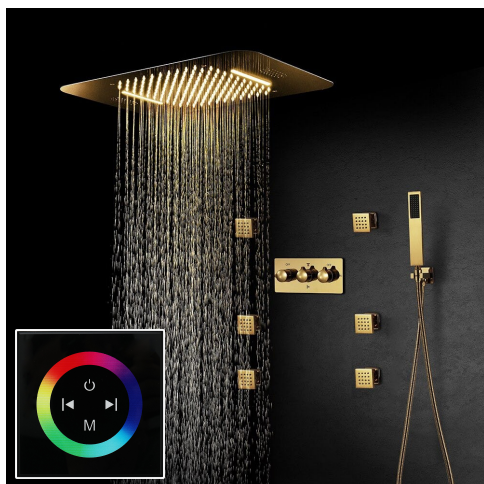

## THERMOSTATIC GOLD TOUCH PANEL CONTROLLED RECESSED CEILING MOUNT GOLD LED MUSICAL RAINFALL WATERFALL SHOWER SYSTEM WITH JETTED BODY SPRAYS AND HANDHELD SHOWER SPECIFICATIONS

### Shower Head

Shower Panel /Hose Material: 304 Stainless Steel  
 Showerheads Install: Embedded Ceiling Mounted  
 Concealed Mixer Install: Wall-Mounted  
 LED Shower Head Functions: Rainfall, Waterfall  
 Water Pressure: 0.3 MPA  
 Water Flow: 16L/min~28L/min  
 Shower Accessories Material: Brass  
 LED Light: Need to Connect Power  
 Shower Hose Length: 1.5M  
 AC: 100-265V 50/60Hz  
 Music: Need Bluetooth

### 304 Stainless Steel

『 580x380mm 』

Water Pressure: 0.3-0.5MPA

Shower Flow Rate: 16-28L/min

### Touch Panel Control

- Turn On/Off Control
- MANUAL MODE**  
Total 64 colors
- Auto mode setting
- AUTO MODE**  
Total 11 Auto mode
- Set the speed of color change, fast/slow

All dimensions and specifications are nominal and may vary. Use actual products for accuracy in critical situations.