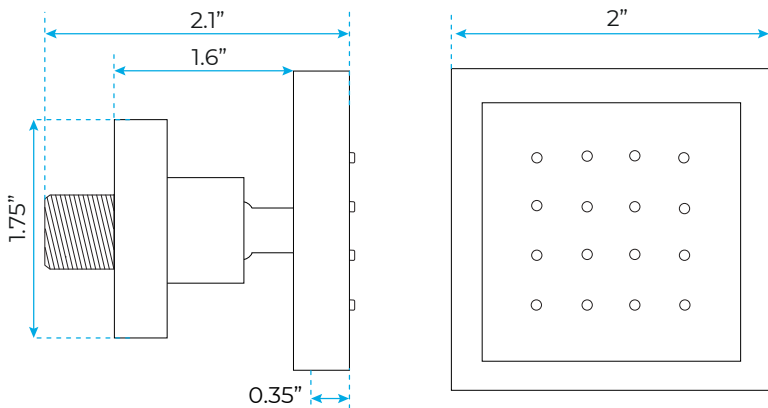

### Shower Head

Shower Panel /Hose Material: 304 Stainless Steel  
 Showerheads Install: Embedded Ceiling Mounted  
 Concealed Mixer Install: Wall-Mounted  
 LED Shower Head Functions: Rainfall, Waterfall  
 Water Pressure: 0.3 MPA  
 Water Flow: 16L/min~28L/min  
 Shower Accessories Material: Brass  
 LED Light: Need to Connect Power  
 Shower Hose Length: 1.5M  
 AC: 100-265V 50/60Hz  
 Music: Need Bluetooth

### 304 Stainless Steel

『 580x380mm 』

Water Pressure: 0.3-0.5MPA

Shower Flow Rate: 16-28L/min

## Body Jet

Thread Interface Size: G 1/2 Inch  
 Type: Fixed Rotatable Type  
 Installation Type: Wall Mounted  
 Material: Brass  
 Feature: Can rotate 360 degrees  
 Flow Rate: 1.5 GPM / 5.7 LPM (each Bodyspray)