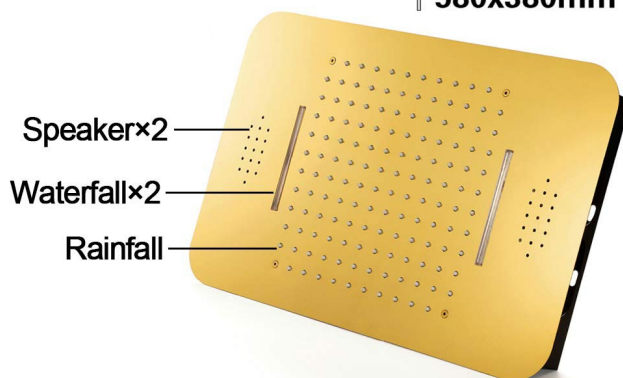

304 Stainless Steel

『 580x380mm 』

Water Pressure: 0.3-0.5MPA

Shower Flow Rate: 16-28L/min