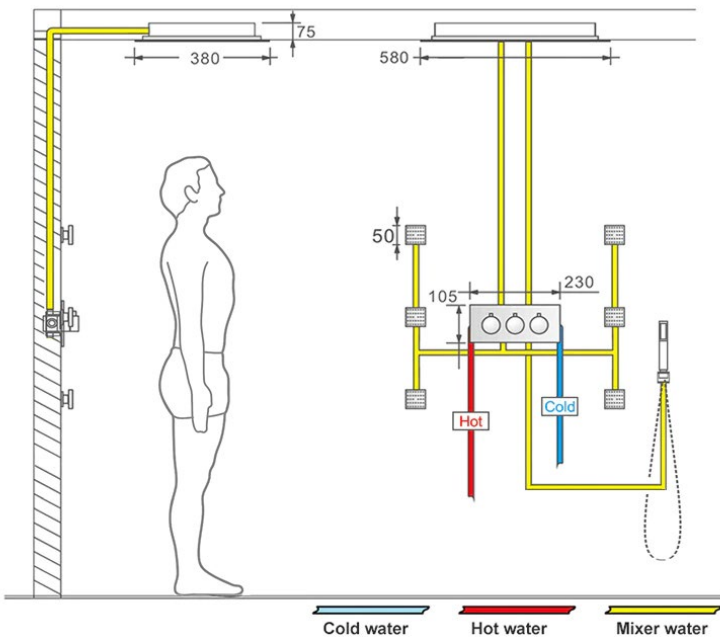

### Shower Head

Shower Panel /Hose Material: 304 Stainless Steel  
 Showerheads Install: Embedded Ceiling Mounted  
 Concealed Mixer Install: Wall-Mounted  
 LED Shower Head Functions: Rainfall, Waterfall  
 Water Pressure: 0.3 MPA  
 Water Flow: 16L/min~28L/min  
 Shower Accessories Material: Brass  
 LED Light: Need to Connect Power  
 Shower Hose Length: 1.5M  
 AC: 100-265V 50/60Hz  
 Music: Need Bluetooth

## Shower Mixer

## Hand Shower

Flow Rate: 2.0 GPM / 7.6 LPM

## Body Jet

Thread Interface Size: G 1/2 Inch  
 Type: Fixed Rotatable Type  
 Installation Type: Wall Mounted  
 Material: Brass  
 Feature: Can rotate 360 degrees  
 Flow Rate: 1.5 GPM / 5.7 LPM (each Bodyspray)