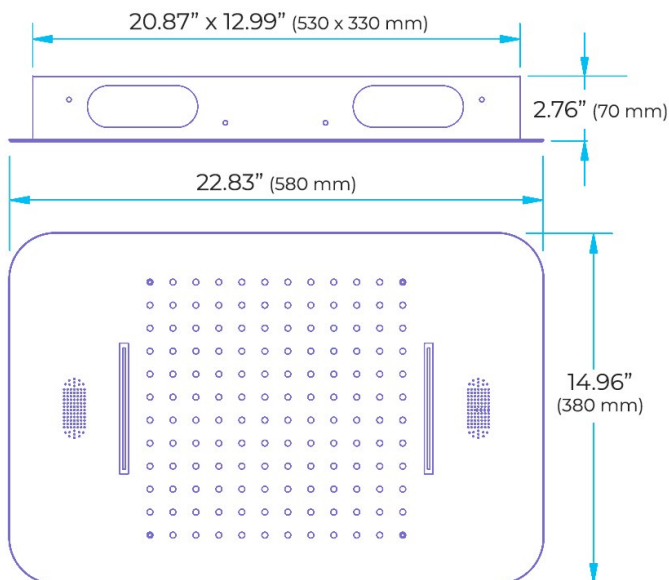

### Shower Head

Shower Panel /Hose Material: 304 Stainless Steel  
 Showerheads Install: Embedded Ceiling Mounted  
 Concealed Mixer Install: Wall-Mounted  
 LED Shower Head Functions: Rainfall, Waterfall  
 Water Pressure: 0.3 MPA  
 Water Flow: 16L/min~28L/min  
 Shower Accessories Material: Brass  
 LED Light: Need to Connect Power  
 Shower Hose Length: 1.5M  
 AC: 100-265V 50/60Hz  
 Music: Need Bluetooth

### 304 Stainless Steel

『 580x380mm 』

Water Pressure: 0.3-0.5MPA

Shower Flow Rate: 16-28L/min

### Touch Panel Control

- Turn On/Off Control
- MANUAL MODE**  
Total 64 colors
- Auto mode setting
- AUTO MODE**  
Total 11 Auto mode
- Set the speed of color change, fast/slow

All dimensions and specifications are nominal and may vary. Use actual products for accuracy in critical situations.

## Body Jet

Thread Interface Size: G 1/2 Inch  
 Type: Fixed Rotatable Type  
 Installation Type: Wall Mounted  
 Material: Brass  
 Feature: Can rotate 360 degrees  
 Flow Rate: 1.5 GPM / 5.7 LPM (each Bodyspray)