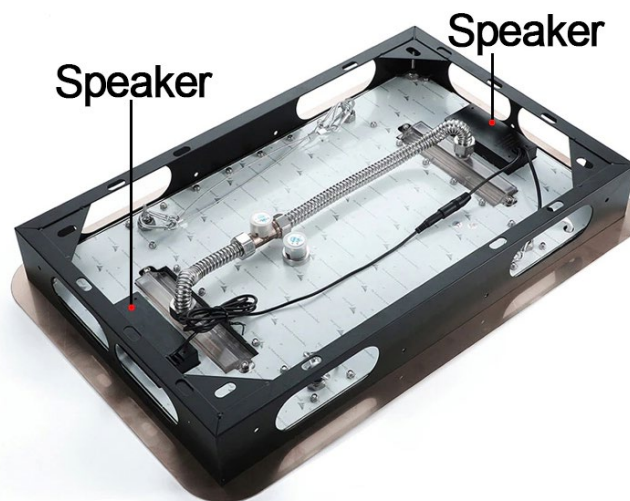

### Shower Head

Shower Panel /Hose Material: 304 Stainless Steel  
 Showerheads Install: Embedded Ceiling Mounted  
 Concealed Mixer Install: Wall-Mounted  
 LED Shower Head Functions: Rainfall, Waterfall  
 Water Pressure: 0.3 MPA  
 Water Flow: 16L/min~28L/min  
 Shower Accessories Material: Brass  
 LED Light: Need to Connect Power  
 Shower Hose Length: 1.5M  
 AC: 100-265V 50/60Hz  
 Music: Need Bluetooth

### 304 Stainless Steel

『 580x380mm 』

Water Pressure: 0.3-0.5MPA

Shower Flow Rate: 16-28L/min

### Touch Panel Control

- Turn On/Off Control
- MANUAL MODE**  
Total 64 colors
- Auto mode setting
- AUTO MODE**  
Total 11 Auto mode
- Set the speed of color change, fast/slow

All dimensions and specifications are nominal and may vary. Use actual products for accuracy in critical situations.

## Body Jet

Thread Interface Size: G 1/2 Inch  
 Type: Fixed Rotatable Type  
 Installation Type: Wall Mounted  
 Material: Brass  
 Feature: Can rotate 360 degrees  
 Flow Rate: 1.5 GPM / 5.7 LPM (each Bodyspray)