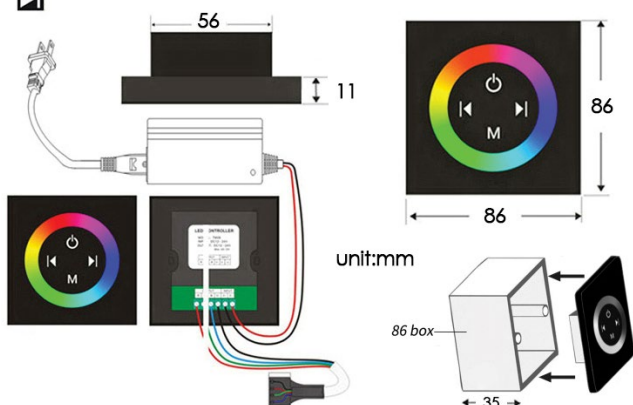

### Shower Head

Shower Panel /Hose Material: 304 Stainless Steel  
 Showerheads Install: Embedded Ceiling Mounted  
 Concealed Mixer Install: Wall-Mounted  
 LED Shower Head Functions: Rainfall, Waterfall  
 Water Pressure: 0.3 MPA  
 Water Flow: 16L/min~28L/min  
 Shower Accessories Material: Brass  
 LED Light: Need to Connect Power  
 Shower Hose Length: 1.5M  
 AC: 100-265V 50/60Hz  
 Music: Need Bluetooth

### 304 Stainless Steel

『 580x380mm 』

Water Pressure: 0.3-0.5MPA

Shower Flow Rate: 16-28L/min

### Touch Panel Control

- Turn On/Off Control
- MANUAL MODE**  
Total 64 colors
- Auto mode setting
- AUTO MODE**  
Total 11 Auto mode
- Set the speed of color change, fast/slow

All dimensions and specifications are nominal and may vary. Use actual products for accuracy in critical situations.

## Body Jet

Thread Interface Size: G 1/2 Inch  
 Type: Fixed Rotatable Type  
 Installation Type: Wall Mounted  
 Material: Brass  
 Feature: Can rotate 360 degrees  
 Flow Rate: 1.5 GPM / 5.7 LPM (each Bodyspray)